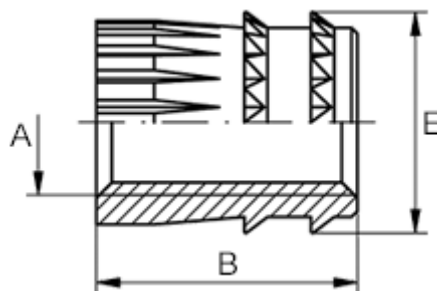

Data Sheet

Article number: 12831000050800
Description: KLEE-coil 831 000 050.800
M5 Brass

Measures

Female thread A	= M5
Length B	= 9.0
Max outer diameter E	= 8.0
Number of cramping feathers	= 2
Recommended bore diameter	= 6.9 to 7